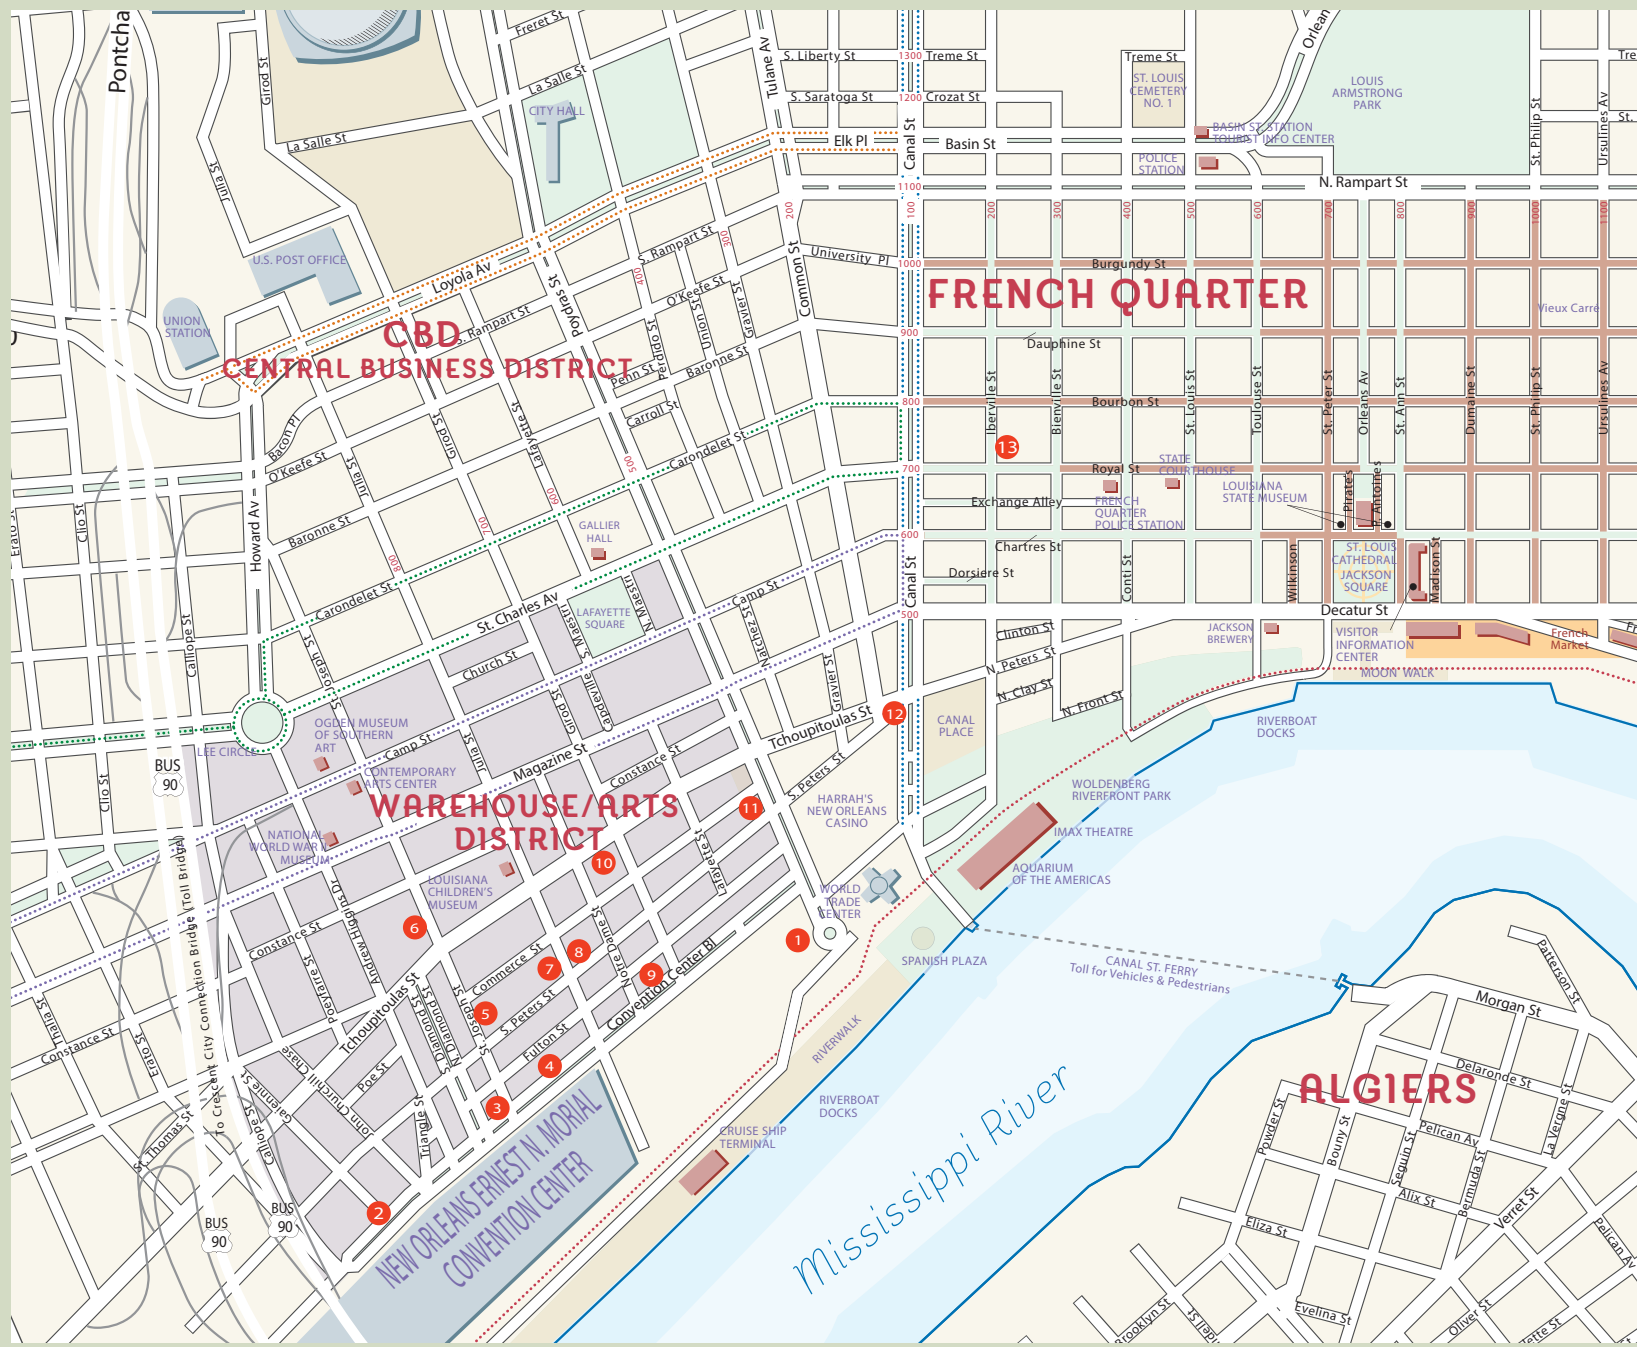

AMERICAN SOCIETY FOR ENGINEERING EDUCATION

2016 ANNUAL CONFERENCE & EXPOSITION

HOTEL LEGEND

1. Hilton N.O. Riverside (HQ)
2. Hampton Inn & Suites N.O. Convention Center
3. Hyatt Place N.O. Convention Center
4. N.O. Downtown Marriott at the Convention Center
5. Springhill Suites by Marriott Convention Center
6. Residence Inn by Marriott N.O. Downtown
7. Courtyard New Orleans Downtown Convention Center
8. Embassy Suites Hotel N.O. Convention Center
9. Omni Riverfront Hotel
10. Renaissance N.O. Arts Hotel
11. Loews N.O. Hotel
12. Doubletree by Hilton N.O.
13. Hotel Monteleone